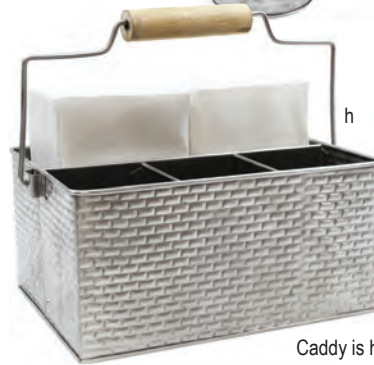

BRICKHOUSE COLLECTION™

- Create a casual dining experience with our Brickhouse Collection™ of Stainless Steel serving solutions
- Available in a variety of styles and sizes; these pieces add a casual feel to your shareable sides, entrees or beverage options

Item #	Description	Capacity	Min Order/ Case Pack
BRICKHOUSE COLLECTION™-STAINLESS STEEL WITH EMBOSSED BRICK PATTERN			
PLATTERS			
a.	GPSS8 Round, 8½" dia x 1½"	—	1 ea / 12 ea
	GPSS10 Round, 10½" dia x 1½"	—	1 ea / 12 ea
b.	GPSS96 Oval, 9½ x 6 x 2"	—	1 ea / 12 ea
c.	GPSS129 Oval, 12 x 9 x 1½"	—	1 ea / 12 ea
d.	GPSS90 Rectangular, 9½ x 6½ x 1½"	—	1 ea / 12 ea
	GPSS120 Rectangular, 12 x 9 x 1½"	—	1 ea / 12 ea
PAILS			
e.	GTSS33 Round, 3" dia x 3¼"	9 oz	1 ea / 12 ea
f.	GTSS44 Round, 4" dia x 3¾"	16½ oz	1 ea / 12 ea
g.	GTSS87 Round, 8" dia x 7"	1¼ gal	1 ea / 4 ea
CADDY			
h.	GPSSCADDY Rectangular, 10¾ x 8¼ x 4¾"	—	1 ea / 4 ea
FRY CUPS			
i.	GTSS28 Slanted Round, 3¼" dia x 4½"	9½ oz	1 ea / 12 ea
	GTSS375 Slanted Round, 3¼" dia x 4½"	10 oz	1 ea / 12 ea
j.	GTSS31 Round, 3½" dia x 3½"	13 oz	1 ea / 12 ea
k.	GTSS4 Tapered Square, 3⅝ x 3⅝ x 3 ⅝"	20 oz	1 ea / 12 ea
	GTSS45 Round, 4" dia x 4½"	23 oz	1 ea / 12 ea
RAMEKINS			
l.	GRSS1 Round, 2⅝" dia x 1"	1½ oz	12 ea
m.	GRSS2 Round, 2¼" dia x 1¾"	2½ oz	12 ea
n.	GRSS3 Round, 2¼" dia x 1¾"	3 oz	12 ea