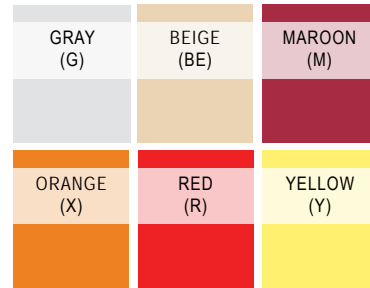

# OPTION™ DISPENSERS

Item #	Description	Capacity	Min Order/ Case Pack
<b>OPTION™ DISPENSERS-POLYPROPYLENE WITH ABS TOP</b>			
4½ x 3¾ x 7¼"			
PP32G	Gray	32 oz	6 ea
PP32BE	Beige	32 oz	6 ea
PP32M	Maroon	32 oz	6 ea
PP32X	Orange	32 oz	6 ea
a. PP32R	Red	32 oz	6 ea
PP32Y	Yellow	32 oz	6 ea
PP32A	Assorted Set, (1) Each: Gray, Beige, Maroon, Orange, Red & Yellow	32 oz	6 ea
5¼ x 4½ x 8"			
b. PP48G	Gray	48 oz	6 ea
PP48BE	Beige	48 oz	6 ea
PP48M	Maroon	48 oz	6 ea
PP48X	Orange	48 oz	6 ea
PP48R	Red	48 oz	6 ea
PP48Y	Yellow	48 oz	6 ea
c. PP48A	Assorted Set, (1): Gray, Beige, Maroon, Orange, Red & Yellow	48 oz	6 ea
5¾ x 6¾ x 9"			
PP64G	Gray	64 oz	6 ea
PP64BE	Beige	64 oz	6 ea
PP64M	Maroon	64 oz	6 ea
PP64X	Orange	64 oz	6 ea
PP64R	Red	64 oz	6 ea
PP64Y	Yellow	64 oz	6 ea
PP64A	Assorted Set, (1): Gray, Beige, Maroon, Orange, Red & Yellow	64 oz	6 ea
<b>REPLACEMENT PARTS &amp; ACCESSORIES</b>			
3248T	Gray Dispenser Top for All Option Dispensers		500 ea
3248BET	Beige Dispenser Top for All Option Dispensers		500 ea
3248MT	Maroon Dispenser Top for All Option Dispensers		500 ea
3248XT	Orange Dispenser Top for All Option Dispensers		500 ea
3248RT	Red Dispenser Top for All Option Dispensers		500 ea
3248YT	Yellow Dispenser Top for All Option Dispensers		500 ea