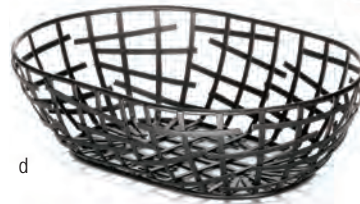

MEDITERRANEAN COLLECTION™ BASKETS

Like a day at an alfresco cafe in Rome, the Mediterranean Collection™ is the perfect basket for artisan breads, crackers, or fruits. The traditional look creates an upscale environment wherever it is used to serve.

a

b

c

COMPLEXITY COLLECTION™ BASKETS

• A modern take on the classic basket

Item #	Description	Min Order/ Case Pack
MEDITERRANEAN COLLECTION™ BASKETS— BLACK POWDER COATED METAL		
RECTANGULAR		
a. BK27209	9 x 6 x 2 5/8"	1 ea / 6 ea
ROUND		
b. BK27508	8 x 2 1/4"	1 ea / 6 ea
OVAL		
c. BK27409	9 x 6 x 2 1/2"	1 ea / 6 ea
BK27410	10 x 6 1/2 x 3"	1 ea / 6 ea
OBLONG		
BK21709	9 x 4 x 2 1/4"	1 ea / 6 ea
COMPLEXITY COLLECTION™ BASKETS— BLACK POWDER COATED METAL		
d. BC7409	Oval, 9 x 6 x 2 1/2"	1 ea / 6 ea
e. BC7209	Rectangular, 9 x 6 x 2 1/2"	1 ea / 6 ea
f. BC1709	Oblong, 9 x 4 3/4 x 2"	1 ea / 6 ea

e

d

f