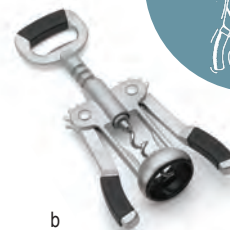

WINE / CHAMPAGNE SERVING TOOLS

Item #	Description	Min Order/ Case Pack
a. 1225	Winged Corkscrew	1 ea / 24 ea
b. 1229	Premium Winged Corkscrew	1 ea / 50 ea
c. *H1225C	Winged Corkscrew	6 ea
d. *H1229	Premium Winged Corkscrew	6 ea
e. *H1236	Waiter's Corkscrew with Foil Cutter, Black	6 ea
f. *H1252	Comfort Grip Waiter's Corkscrew, Soft Black Handle, Foil Cutter & Corkscrew	6 ea
g. *H1253	Double Hinged Waiter's Corkscrew, Black & Gray, Bottle Opener, Foil Cutter	6 ea
h. 1226	Waiter's Corkscrew, Black Plastic Handle	1 ea / 24 ea
i. 1228	Premium Wine Key Corkscrew, Curved Blade, Stainless Steel	1 ea / 12 ea
j. 398	Champagne Bottle Sealer, Stainless Steel	1 ea / 24 ea
*H398	Champagne Bottle Sealer, Stainless Steel	6 ea

Item #	Description	Min Order/ Case Pack
k. H1228C	Premium Waiter's Corkscrew, Curved Blade, Stainless Steel	6 ea
l. H1230C	Waiter's Corkscrew, Black Rubber-Like Handle	6 ea
m. H1235	Foil Cutter	12 ea
n. H334	Wine Aerator, Acrylic	6 ea

b