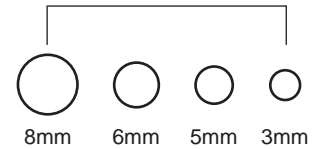

Item #	Description	Count Per Pack	Min Order/ Case Pack
PAPER STRAWS, INDIVIDUALLY WRAPPED			
100111	5¾" (6mm) Black Striped, Cocktail	500	6 pk
100137	7¾" (6mm) Bamboo Design	500	6 pk
100113	7¾" (6mm) Black Striped	500	6 pk
100121	7¾" (6mm) Blue Striped	500	6 pk
100117	7¾" (6mm) Green Striped	500	12 pk
100125	7¾" (6mm) Red Striped	500	12 pk
100133	7¾" (6mm) Solid Black	500	6 pk
100129	7¾" (6mm) Solid White	500	6 pk
700113	7¾" (8mm) Black Striped	500	6 pk
700121	7¾" (8mm) Blue Striped	500	6 pk
700117	7¾" (8mm) Green Striped	500	6 pk
700125	7¾" (8mm) Red Striped	500	12 pk
700133	7¾" (8mm) Solid Black	500	6 pk
700129	7¾" (8mm) Solid White	500	6 pk
100115	10" (6mm) Black Striped	500	6 pk
100123	10" (6mm) Blue Striped	500	6 pk
100119	10" (6mm) Green Striped	500	12 pk
100127	10" (6mm) Red Striped	500	12 pk
100135	10" (6mm) Solid Black	500	6 pk
100131	10" (6mm) Solid White	500	6 pk
700115	10" (8mm) Black Striped	500	6 pk
700123	10" (8mm) Blue Striped	500	6 pk
700119	10" (8mm) Green Striped	500	6 pk
700127	10" (8mm) Red Striped	500	12 pk
700135	10" (8mm) Solid Black	500	6 pk
700131	10" (8mm) Solid White	500	6 pk

Actual Size

Because One Size Does Not Fit All...
We offer our PLA and PAPER straws in three standard lengths (5¾", 7¾" & 10") and (3mm, 5mm, 6mm & 8mm) diameters.

Individually-Wrapped or Bulk Packs
Keep your straw service sanitary, especially in high-volume venues such as cafeterias and fast food restaurants. We stock a variety of individually wrapped straws in most sizes and colors. Unwrapped bulk packs are also available.