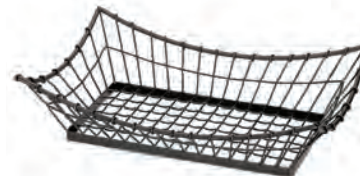

GRAND MASTER™ TRANSFORMER® COLLECTION

Versatile wire baskets can be filled as-is, with a cloth insert, melamine bowl and more. All baskets feature adjustable legs for versatile display height and angle options.

Hanging handles allow baskets to slide over shelves for more versatility and compact storage opportunities

TRANSFORMATION OPTIONS

Single or stacked

Angled up 1 level

Angle horizontally or vertically

d

Raised up 1 level

Raised up 2 levels

Angled up 2 levels

g/h

Flat with insert

Item #	Description	Min Order/ Case Pack
BLACK POWDER COATED METAL		
a.	240000 Stackable Hanging Basket, 15½ x 9½ x 8¾"	1 ea / 6 ea
b.	240001 Stackable Hanging Basket, 16½ x 12¼ x 9¼"	1 ea / 6 ea
c.	GMT13105 Rectangular Half Size, 13 x 10 x 5"	1 ea / 6 ea
d.	GMT21125 Rectangular Full Size, 20½ x 12 x 5"	1 ea / 6 ea
e.	GMT2113 Rectangular, 21 x 13 x 5½"	1 ea / 4 ea
f.	MGMT2113 Rectangular, White Melamine Insert (Fits GMT2113), 21 x 13 x 5"	1 ea / 6 ea
g.	GMT2412 Oblong, 24 x 12 x 6"	1 ea / 4 ea
h.	MGMT2412 Oblong, White Melamine Insert (Fits GMT2412), 24½ x 13 x 5½"	1 ea / 6 ea

i

j

GRAND MASTER™ COLLECTION

Item #	Description	Min Order/ Case Pack
BLACK POWDER COATED METAL		
	GM15 Round, 15" dia x 5"	1 ea / 4 ea
i.	GM1212 Angled Square, 12 x 12", 2½", Front, 4½" Back	1 ea / 4 ea
	GM1519 Angled Square, 15 x 19½", 2½", Front, 8" Back	1 ea / 4 ea
	GM1608 Rectangular, 15 x 8 x 4¼"	1 ea / 4 ea
j.	GM2113 Rectangular, 21 x 13 x 5½"	1 ea / 4 ea