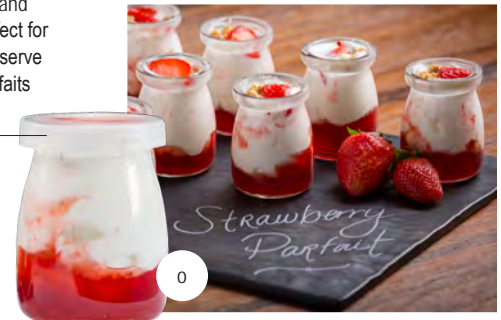

SOMETIMES *Big* FLAVORS COME IN *Small* SERVINGS

MELAMINE MINI SERVERS

• A variety of shapes and sizes for individual tastings

Item #	Description	Capacity	Min Order/ Case Pack
MINI SERVERS—MELAMINE, WHITE			
a.	10311W ▶ 4" dia Round Plate	3¼ oz	24 ea
b.	10312W ▶ 3" dia Stacking Bowl	3 oz	24 ea
c.	10313W ▶ 3½ x 2½" Oval Bowl	¾ oz	24 ea
d.	10314W ▶ 4 x 2½" Oval Bowl	1½ oz	24 ea
e.	10315W ▶ 2¾" Rounded Square Bowl	1½ oz	24 ea
f.	10316W ▶ 2¾" Square Bowl	2½ oz	24 ea
g.	10317W ▶ 3¾ x 2½" Spoon	1 oz	24 ea

Mini Servers displayed on our Barnwood Collection Platter (10017) see page 52.

GLASS JARS

Item #	Description	Capacity	Min Order/ Case Pack
RESEALABLE JARS—GLASS AND STAINLESS STEEL, SOLID TOPS			
h.	10105 ▶ Resealable Jar	1½ oz	6 ea
i.	10106 ▶ Resealable Jar	2 oz	6 ea
j.	10107 ▶ Resealable Jar	3 oz	6 ea
SINGLE-SERVE JARS—GLASS			
k.	FLBEER4 Mason Jar Glasses, (4 per Pack)	4½ oz	1 pk / 6 pk
l.	FLGLASS4 Vintage Style Glasses, (4 per Pack)	4 oz	1 pk / 6 pk
m.	GJ15 2" dia x 2¼"	1½ oz	6 ea
n.	GJ3 2½" dia x 2¼"	3 oz	6 ea
SINGLE-SERVE JARS—GLASS WITH PLASTIC LIDS			
o.	SGJ4 Jars with Lids (12 per Pack)	4 oz	1 pk / 4 pk
	SGJ6 Jars with Lids (12 per Pack)	6 oz	1 pk / 4 pk
REPLACEMENT PARTS & ACCESSORIES			
	SGJ4LID Lids for SGJ4 (12 ea Per Pack)	-	12 ea
	SGJ6LID Lids for SGJ6 (12 ea Per Pack)	-	12 ea
MINI SPICE JARS—GLASS WITH CORK			
p.	H92004 ▶ Mini Spice Jars (6 per Pack)	1¼ oz	6 ea

Great for tasting flights or pre-portioning

Each jar has a plastic lid for convenient and safe storage—Perfect for presenting single-serve items such as parfaits and juices

Replacement lids can be purchased separately