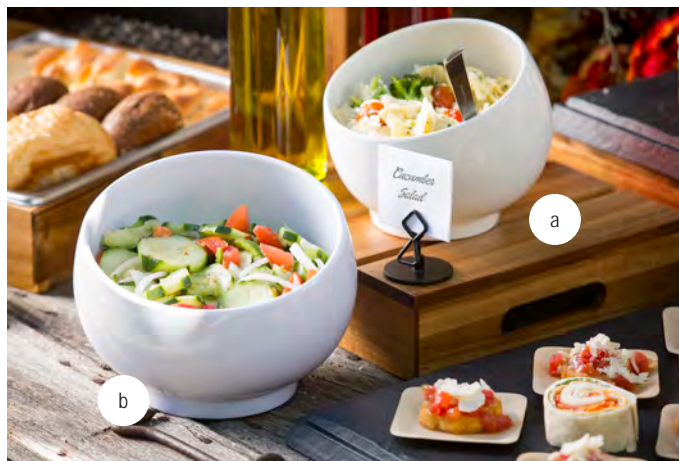

READY TO *Serve*
AND *Present*

FROSTONE SLATE COLLECTION™ BOWLS & TRAYS

Mix and match a variety of shapes and sizes to create the perfect display.
Safe for low temperature display, but not microwave or oven safe.

c

d

e

f

g

h

i

*MB103 Melamine
bowls sold separately