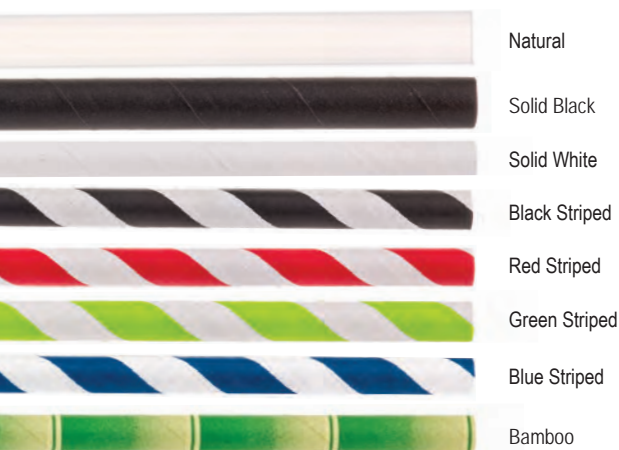

Today's Straw Trend...**COLOR!**
Accessorize your tabletop or
to-go cups with brightly colored
and patterned straws.