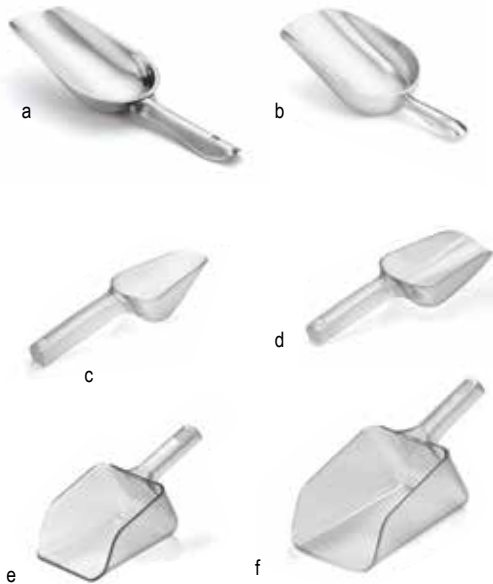

ICE SCOOPS

Engineered with the busy bartender in mind. Stainless Steel design features drain holes to prevent melted ice from watering down drinks.

STAINLESS STEEL

Item #	Description	Min Order	Case Pack	Case Lbs/ Cube
NEW BSC0610	6-10 oz Stainless Steel Ice Scoop	1 ea	12 ea	17/1.9
BSC1216	12-16 oz Stainless Steel Ice Scoop	1 ea	12 ea	20/1.4
NEW BSC2024	20-24 oz Stainless Steel Ice Scoop	1 ea	12 ea	27/3.7

STAINLESS STEEL, ALUMINUM OR TRITAN®

Aluminum Scoops are hand wash only.

Item #	Description	Min Order	Case Pack	Case Lbs/ Cube
a. 512	4 oz Stainless Steel Scoop	1 dz	1 dz	2/1
*H512	4 oz Stainless Steel Scoop	6 ea	6 ea	1/1
b. 605	5 oz Aluminum Scoop	1 ea	12 ea	2/1
612	12 oz Aluminum Scoop	1 ea	12 ea	3/2
624	24 oz Aluminum Scoop	1 ea	12 ea	6/4
638	38 oz Aluminum Scoop	1 ea	12 ea	7/6
658	58 oz Aluminum Scoop	1 ea	12 ea	12/9
685	85 oz Aluminum Scoop	1 ea	12 ea	15/1.3
c. 6076	6 oz Tritan® Scoop	1 ea	12 ea	3/3
d. 60712	12 oz Tritan® Scoop	1 ea	12 ea	4/4
e. 60732	32 oz Tritan® Scoop	1 ea	12 ea	7/1.2
f. 60764	64 oz Tritan® Scoop	1 ea	6 ea	6/1